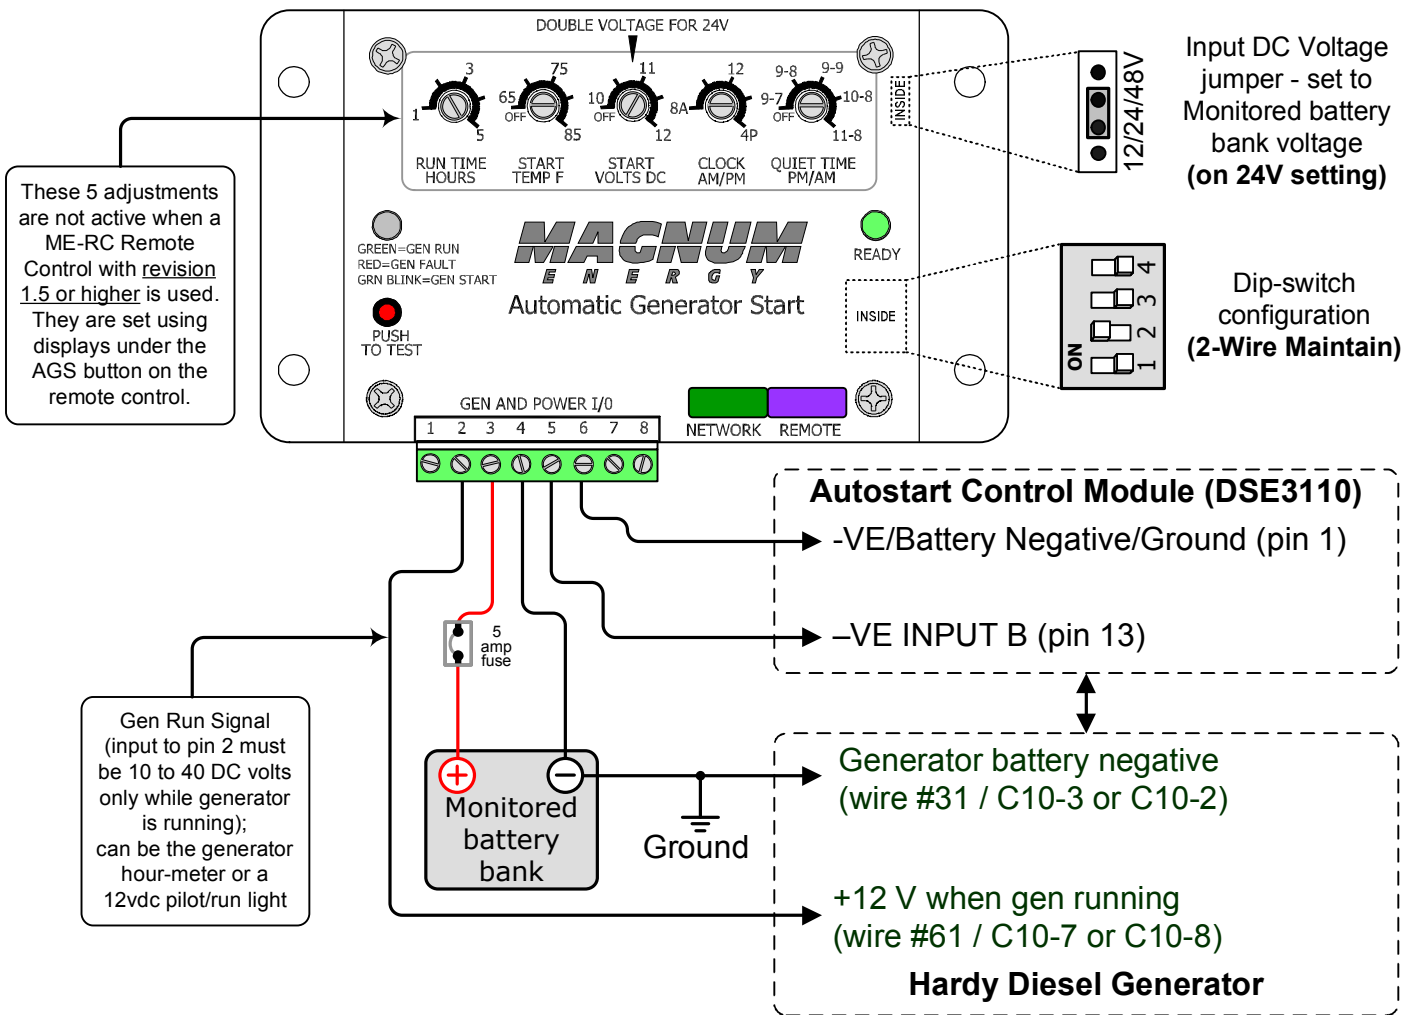

# ME-AGS wiring diagram – For Hardy Diesel Generators (using Deep Sea Electronics DSE3110 Manual & Autostart Control Module)

Magnum Energy, Inc. provides this diagram to assist in the installation of the Auto-Generator Start controller. Since the use of this diagram and the conditions or methods of installation, operation and use are beyond the control of Magnum Energy, Inc., we do not assume responsibility and expressly disclaim liability for loss, damage or expense arising out of the installation, operation and use of this unit.