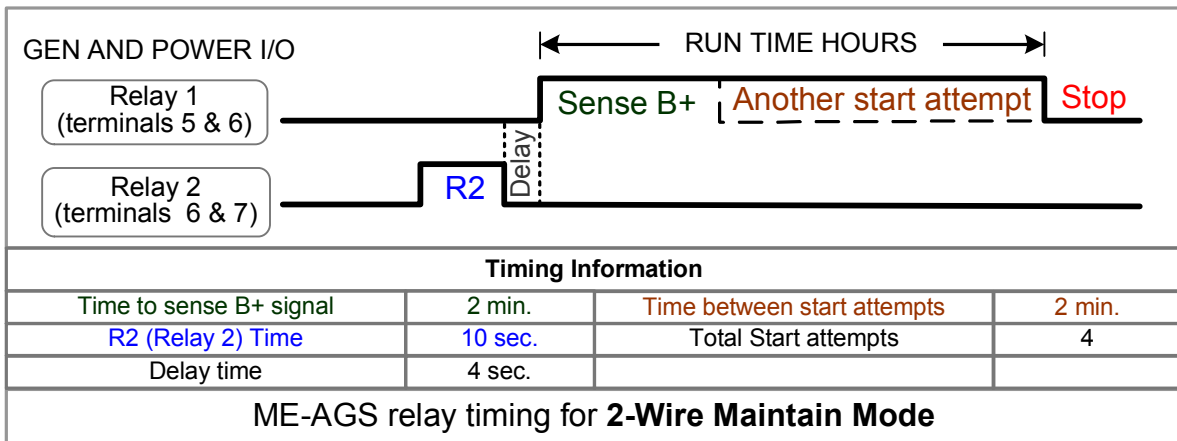

# ME-AGS wiring diagram – For Hardy Diesel Generators (using Deep Sea Electronics DSE3110 Manual & Autostart Control Module)

Magnum Energy, Inc. provides this diagram to assist in the installation of the Auto-Generator Start controller. Since the use of this diagram and the conditions or methods of installation, operation and use are beyond the control of Magnum Energy, Inc., we do not assume responsibility and expressly disclaim liability for loss, damage or expense arising out of the installation, operation and use of this unit.