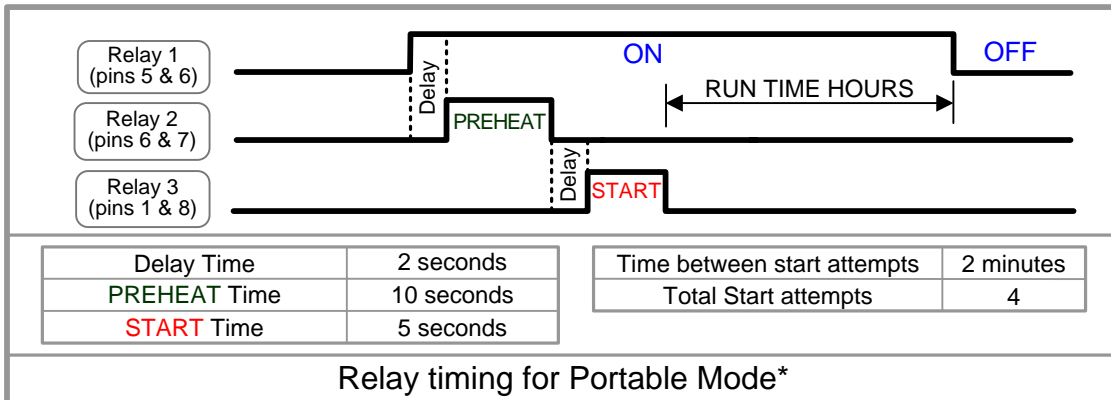

# ME-AGS-WB\* wiring diagram – For Kubota (SQ1200 Diesel Generators)

\* ME-AGS-WB with revision 4.1

\* to enable Portable Mode, the ME-AGS-WB must be revision 4.1 or higher

Magnum Energy, Inc. provides this diagram to assist in the installation of the Auto-Generator Start controller. Since the use of this diagram and the conditions or methods of installation, operation and use are beyond the control of Magnum Energy, Inc., we do not assume responsibility and expressly disclaim liability for loss, damage or expense arising out of the installation, operation and use of this unit.