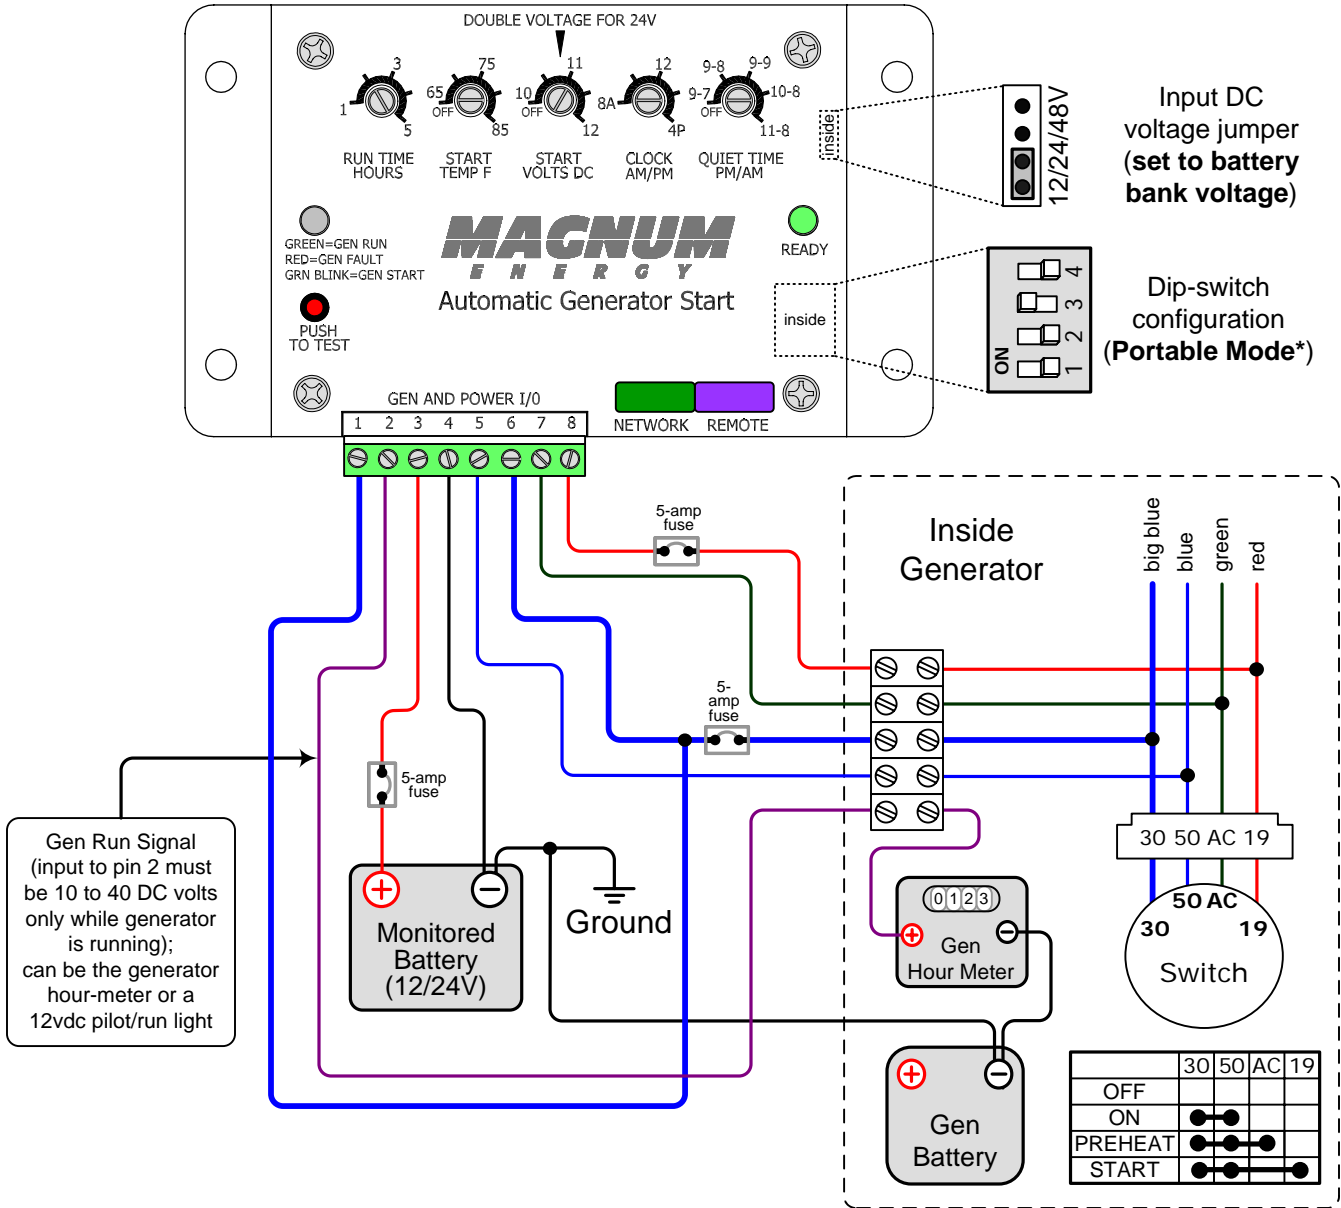

# ME-AGS-WB\* wiring diagram – For Kubota (SQ1200 Diesel Generators)

\* ME-AGS-WB with revision 4.1

\* to enable Portable Mode, the ME-AGS-WB must be revision 4.1 or higher

Magnum Energy, Inc. provides this diagram to assist in the installation of the Auto-Generator Start controller. Since the use of this diagram and the conditions or methods of installation, operation and use are beyond the control of Magnum Energy, Inc., we do not assume responsibility and expressly disclaim liability for loss, damage or expense arising out of the installation, operation and use of this unit.