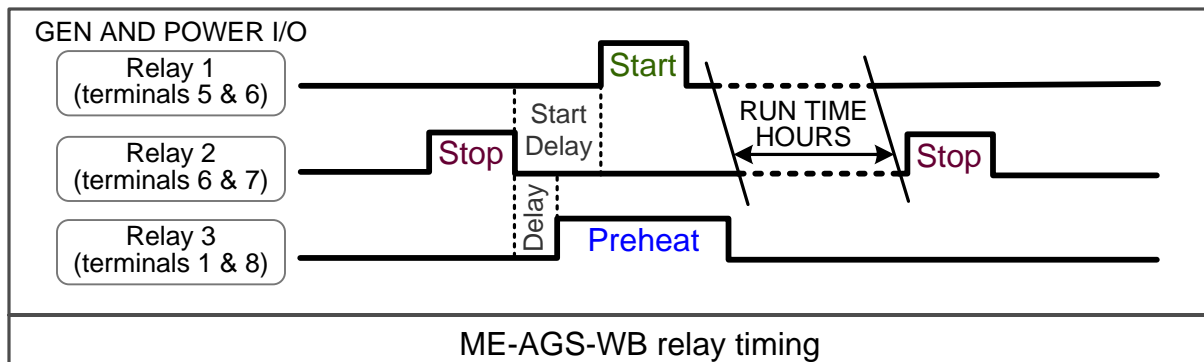

## ME-AGS-WB wiring diagram – For Onan models: DJB, DJC & DJE with remote control wiring

Magnum Energy, Inc. provides this diagram to assist in the installation of the Auto-Generator Start controller. Since the use of this diagram and the conditions or methods of installation, operation and use are beyond the control of Magnum Energy, Inc., we do not assume responsibility and expressly disclaim liability for loss, damage or expense arising out of the installation, operation and use of this unit.