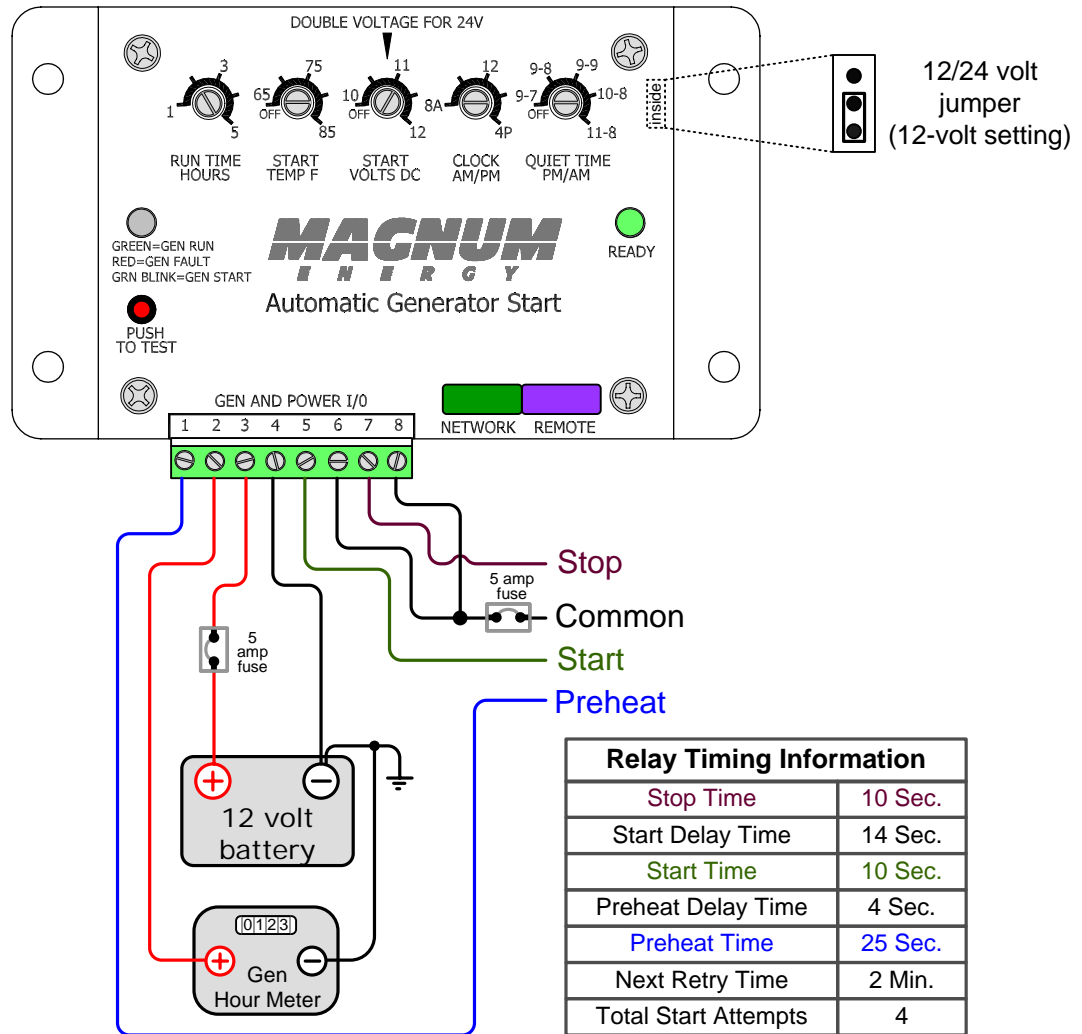

## ME-AGS-WB wiring diagram – For Onan models: DJB, DJC & DJE with remote control wiring

Magnum Energy, Inc. provides this diagram to assist in the installation of the Auto-Generator Start controller. Since the use of this diagram and the conditions or methods of installation, operation and use are beyond the control of Magnum Energy, Inc., we do not assume responsibility and expressly disclaim liability for loss, damage or expense arising out of the installation, operation and use of this unit.